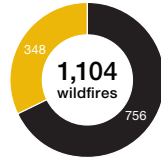

2022

Alberta Wildfire's seasonal statistics

Wildfire season March 1 to October 31, 2022

1,246 wildfires

1,246 wildfires
2022

1,104 wildfires
Five-year average

Top human causes 2022

Wildfire starts

Detection

Technology and innovation

Firefighting equipment

Hectares burned