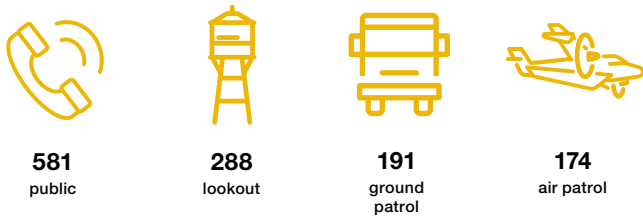

2022

Alberta Wildfire's seasonal statistics

Wildfire season March 1 to October 31, 2022

1,246 wildfires

1,246 wildfires
2022

1,104 wildfires
Five-year average

Top human causes 2022

Wildfire starts

Detection

Technology and innovation

Firefighting equipment

Hectares burned