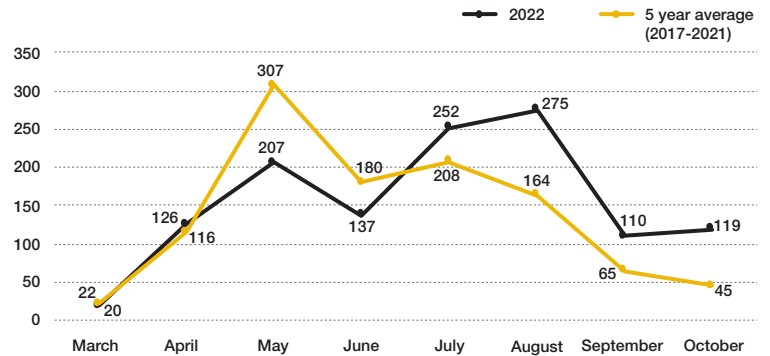

2022

Alberta Wildfire's seasonal statistics

Wildfire season March 1 to October 31, 2022

1,246 wildfires

1,246 wildfires
2022

1,104 wildfires
Five-year average

Top human causes 2022

Wildfire starts