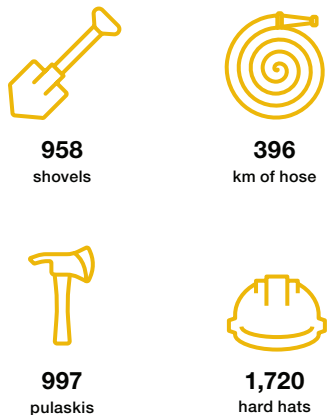

2022

Alberta Wildfire's seasonal statistics

Wildfire season March 1 to October 31, 2022

1,246 wildfires

1,246 wildfires
2022

1,104 wildfires
Five-year average

Top human causes 2022

Wildfire starts

Detection

Technology and innovation

Firefighting equipment

Hectares burned