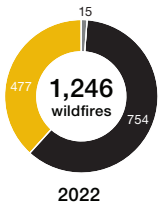

2022

Alberta Wildfire's seasonal statistics

Wildfire season March 1 to October 31, 2022

1,246 wildfires

1,246 wildfires
2022

1,104 wildfires
Five-year average

Top human causes 2022

Wildfire starts

Detection

Technology and innovation

Firefighting equipment

Hectares burned