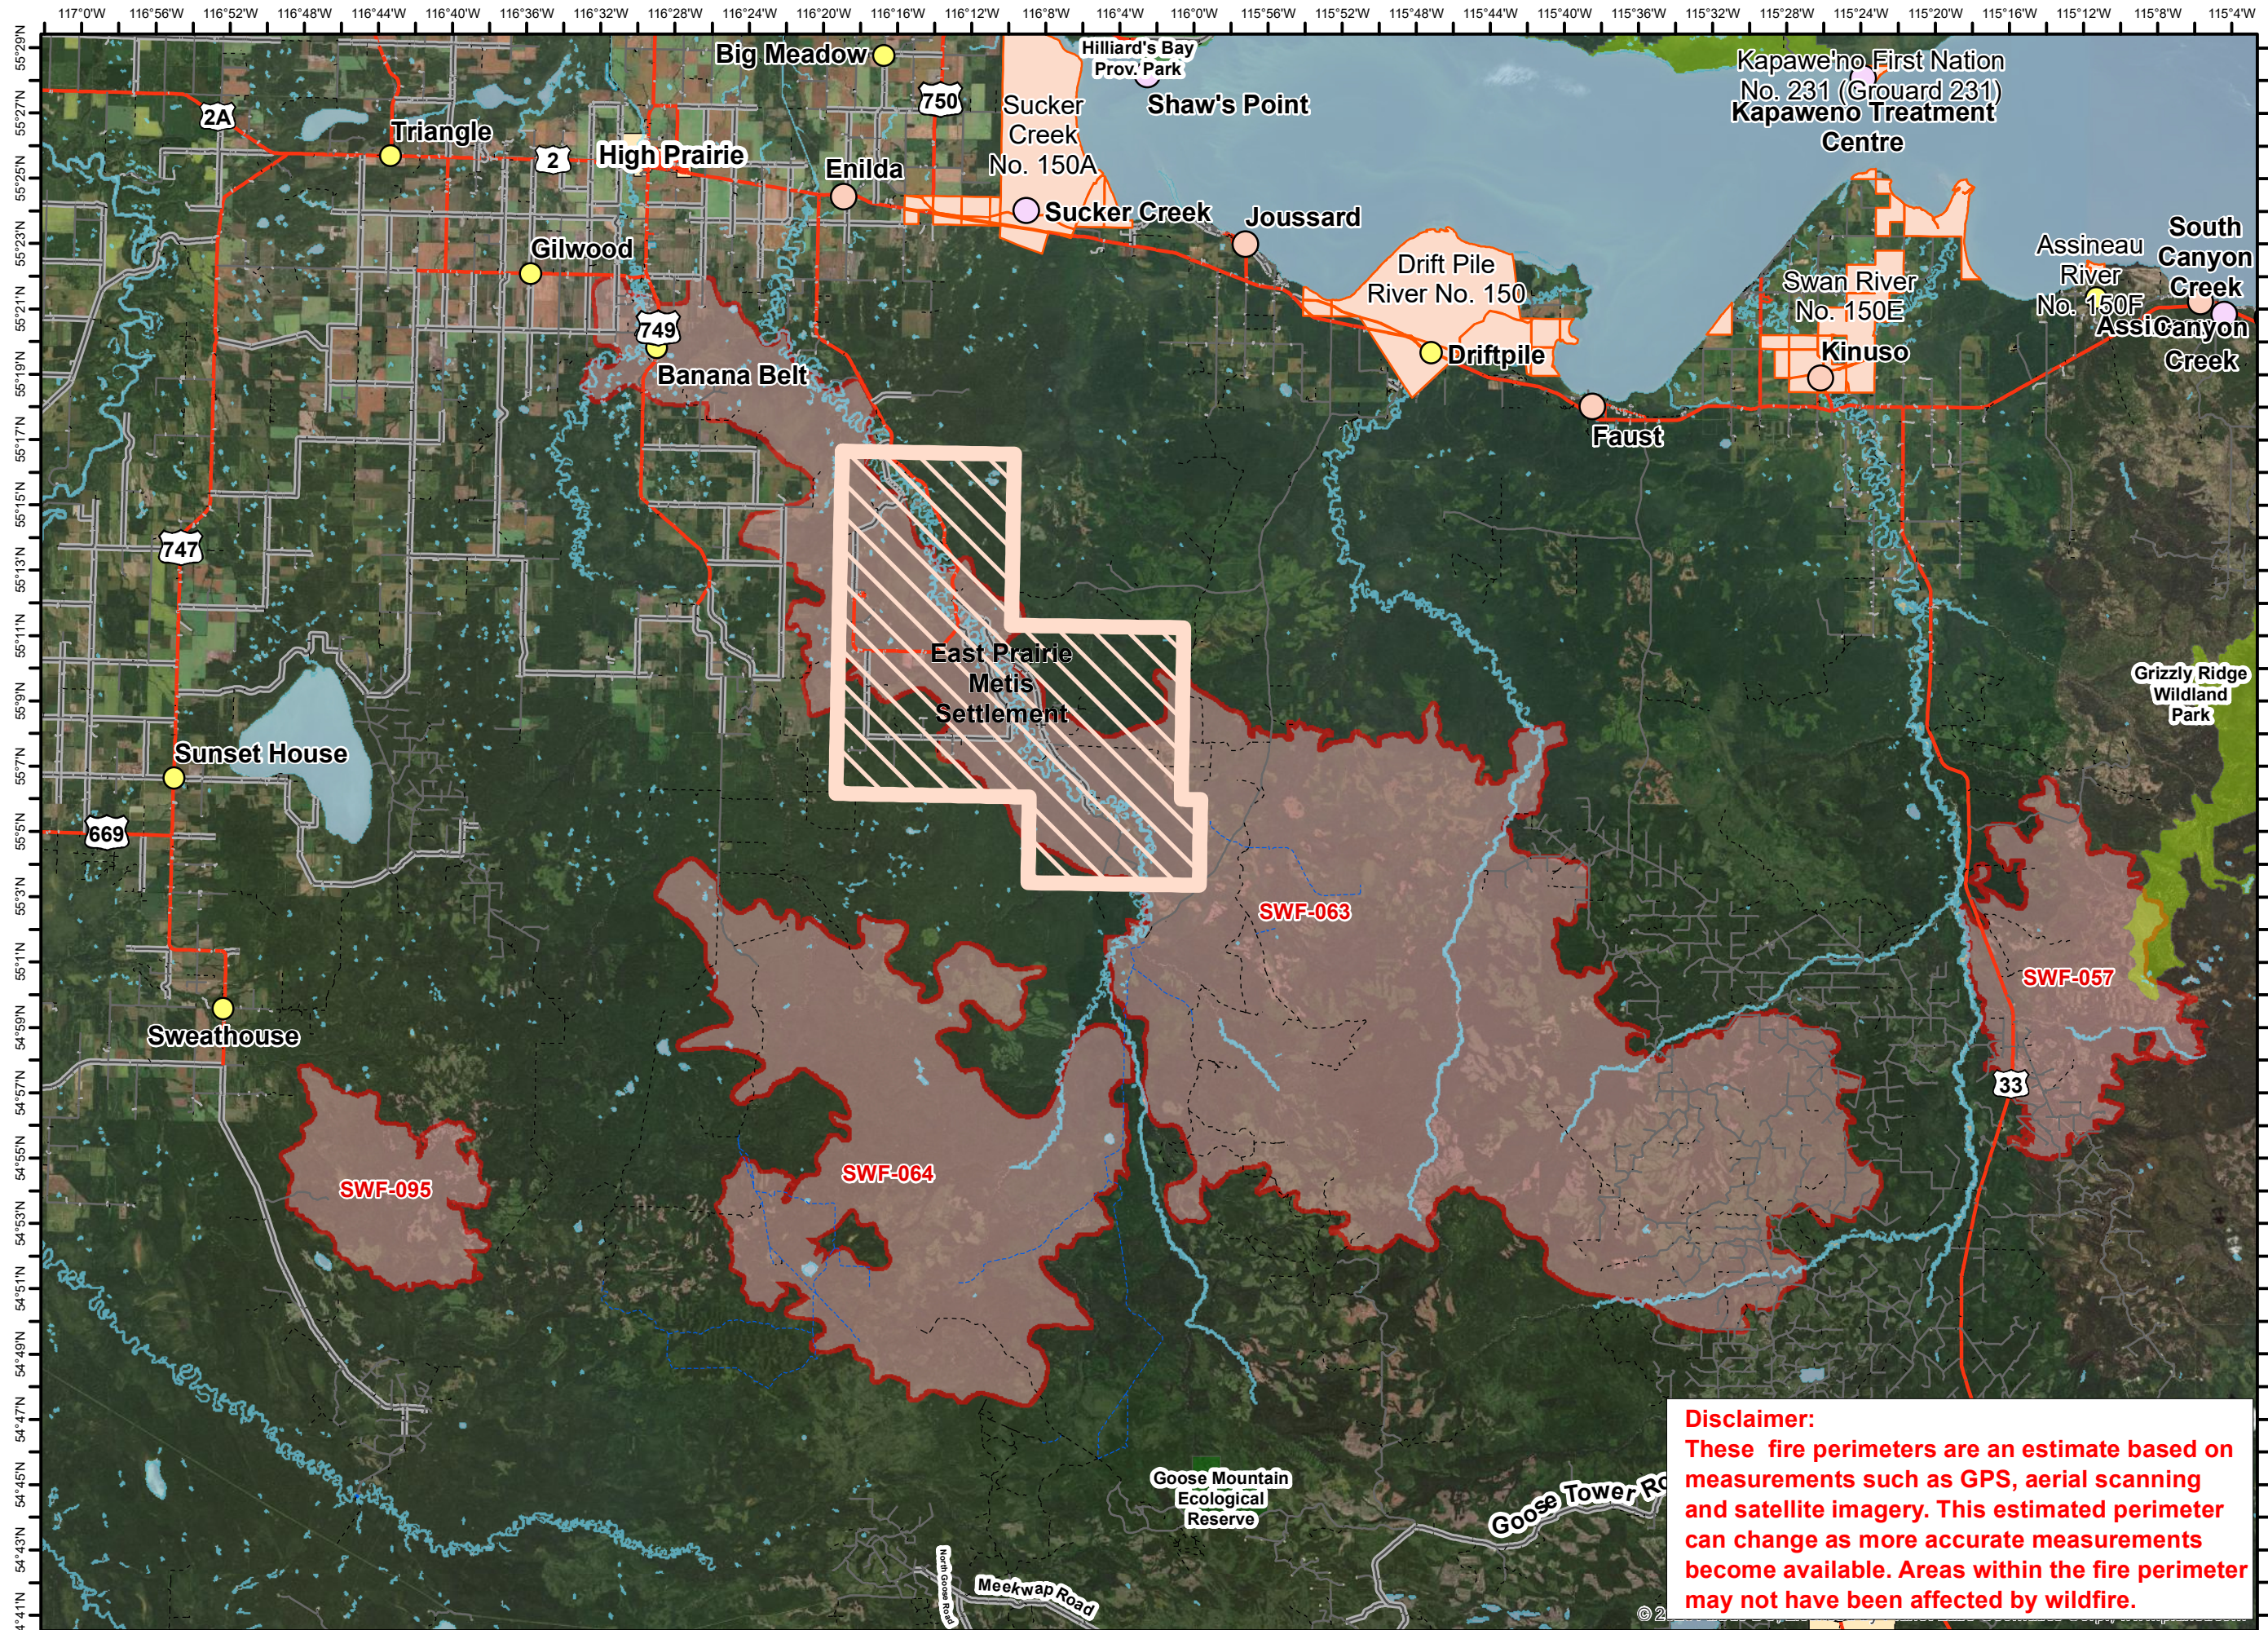

# SCX-001 Grizzly Complex Public Map

June 13, 2023

## Legend

- Hamlet
- Locality
- Subdivision
- Indian Reserve
- Metis Settlement
- Two Lane Undivided Paved Road
- One Lane Undivided Paved Road
- Two Lane Gravel Road
- One Lane Gravel Road
- Dry-Weather Road
- Interchange Ramp
- Winter Road
- Driveway
- Ferry Crossing
- Canal
- Dugout
- Island
- Lagoon
- Perennial Lake
- Recurring Lake
- Perennial Oxbow
- Recurring Oxbow
- Reservoir
- Major River
- Wildfire Perimeter

**Disclaimer:**  
These fire perimeters are an estimate based on measurements such as GPS, aerial scanning and satellite imagery. This estimated perimeter can change as more accurate measurements become available. Areas within the fire perimeter may not have been affected by wildfire.