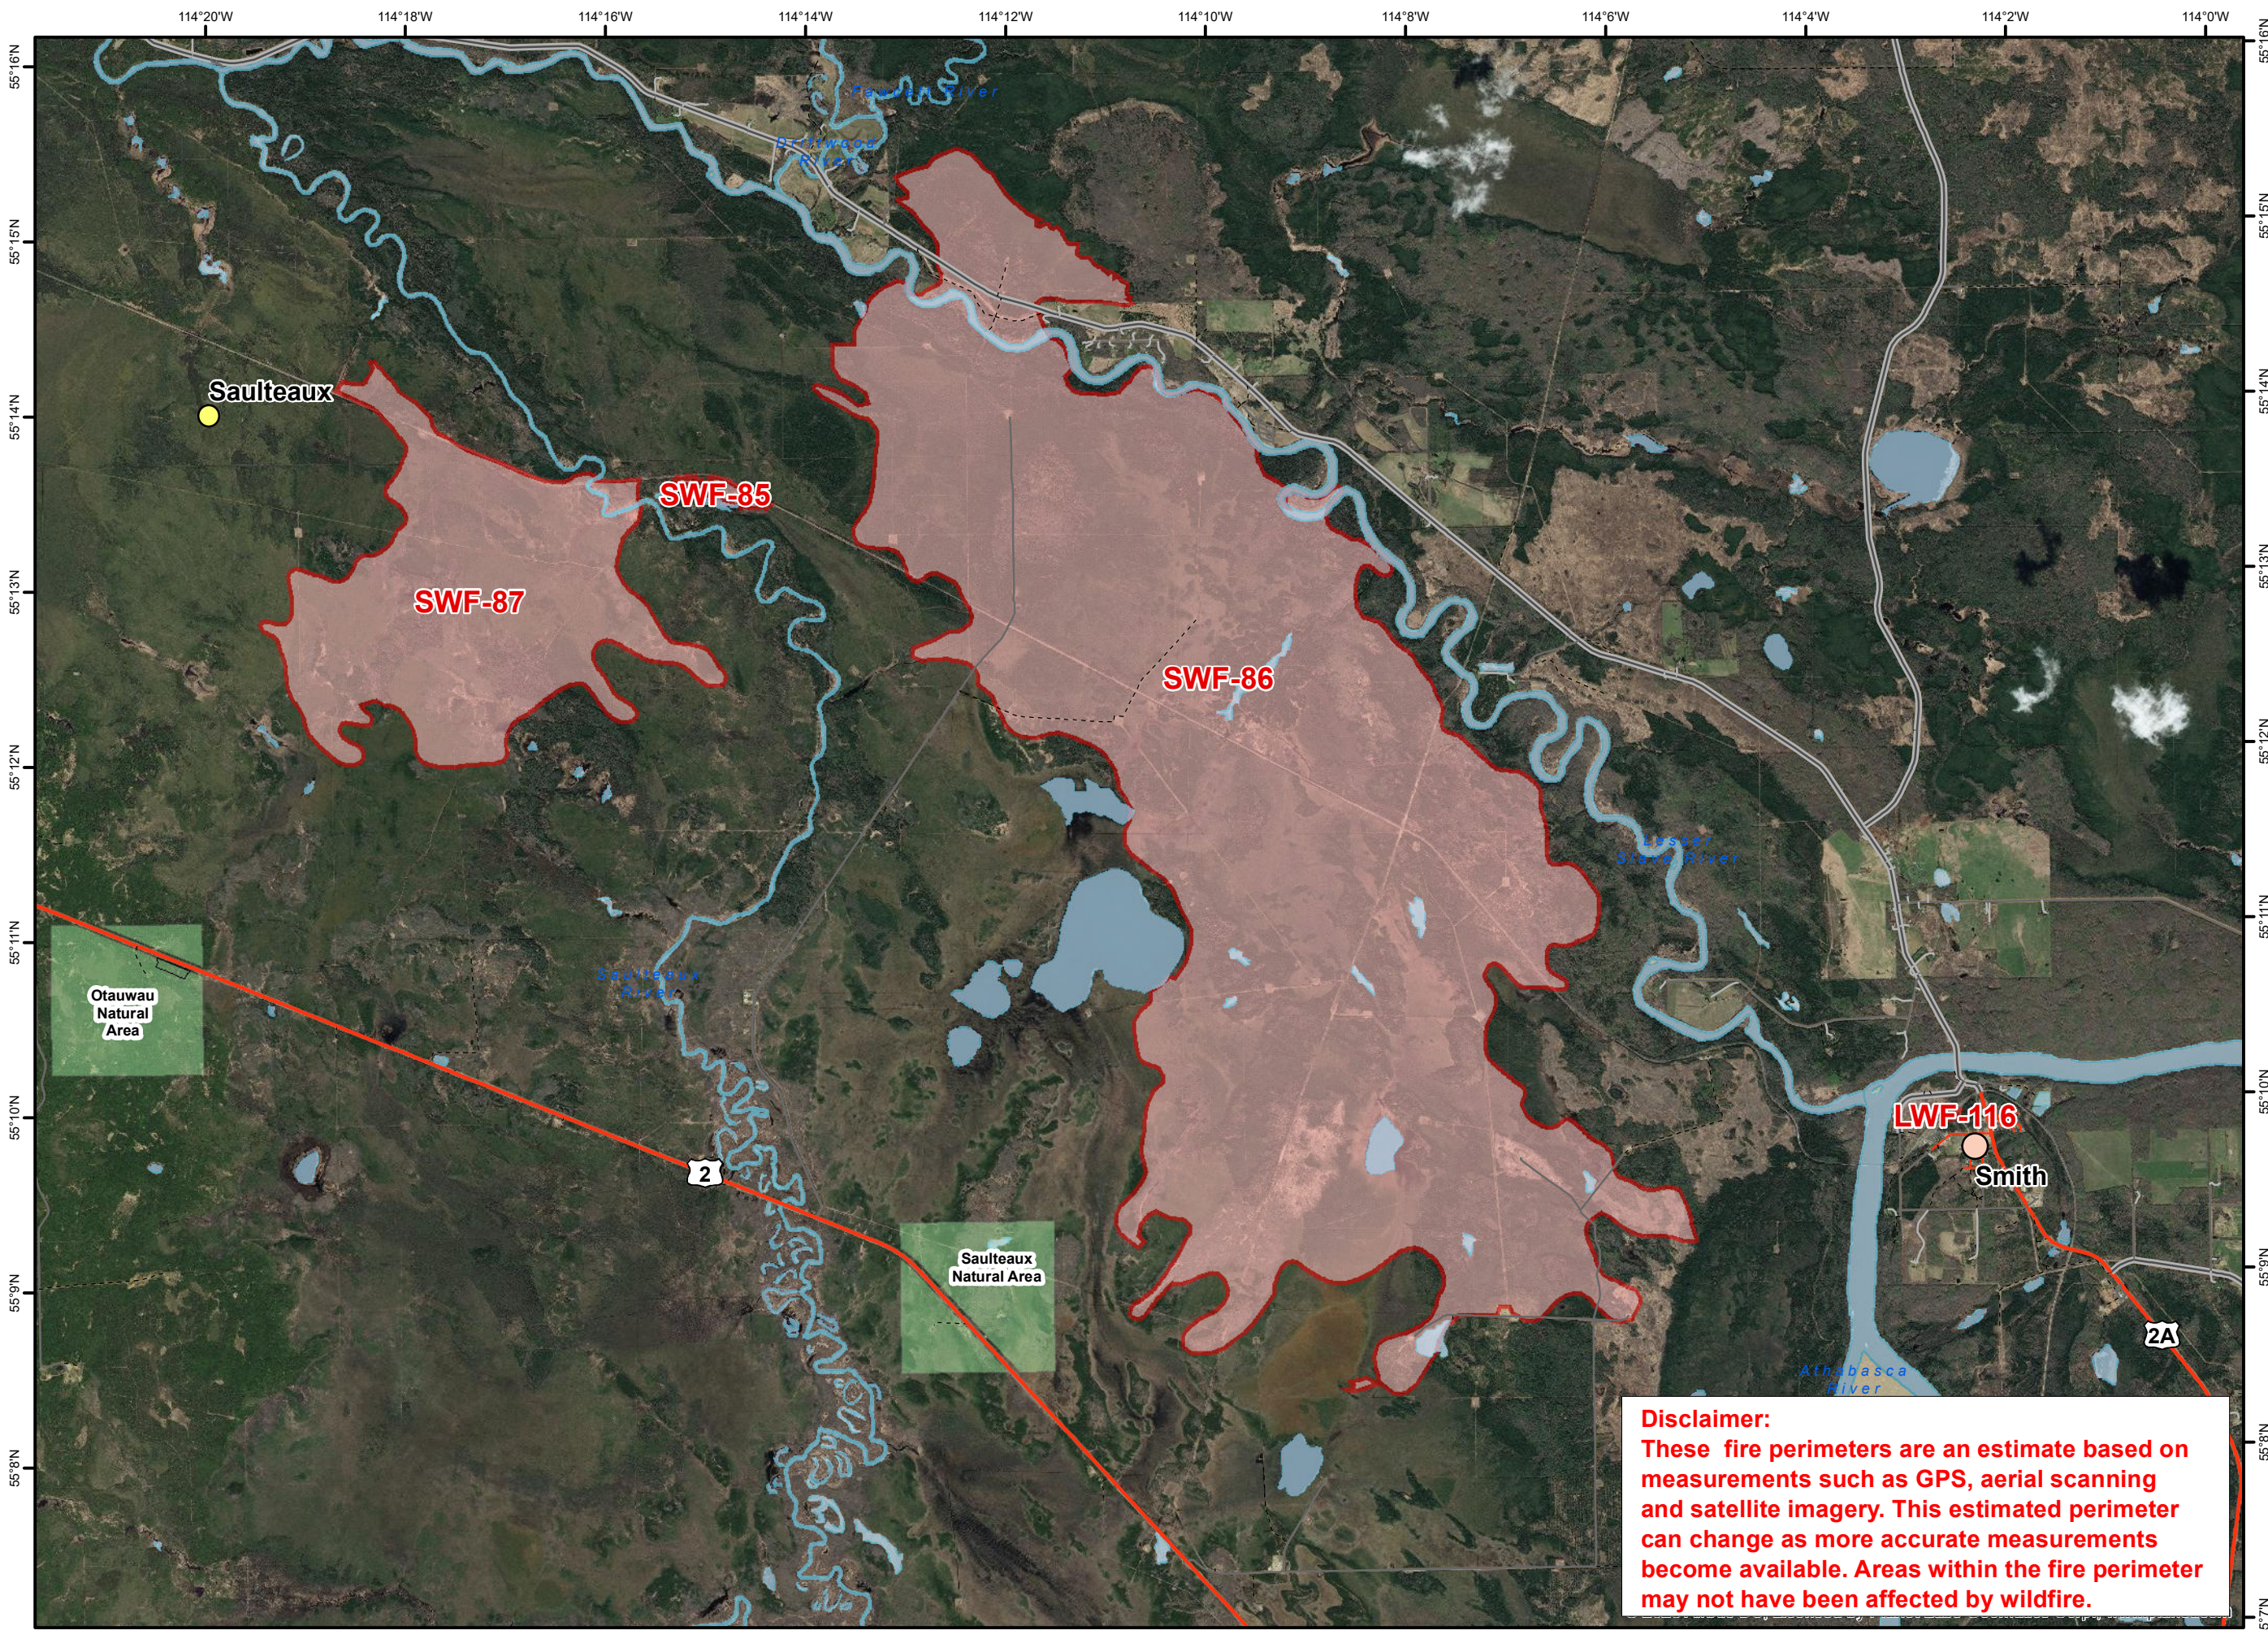

# SCX-003 Saulteaux Complex Public Map

May 26, 2023

1:65,000

## Legend

- Hamlet
- Locality
- Two Lane Undivided Paved Road
- One Lane Undivided Paved Road
- Two Lane Gravel Road
- One Lane Gravel Road
- Dry-Weather Road
- Driveway
- Island
- Lagoon
- Perennial Lake
- Recurring Lake
- Perennial Oxbow
- Recurring Oxbow
- Major River

**Disclaimer:**  
 These fire perimeters are an estimate based on measurements such as GPS, aerial scanning and satellite imagery. This estimated perimeter can change as more accurate measurements become available. Areas within the fire perimeter may not have been affected by wildfire.