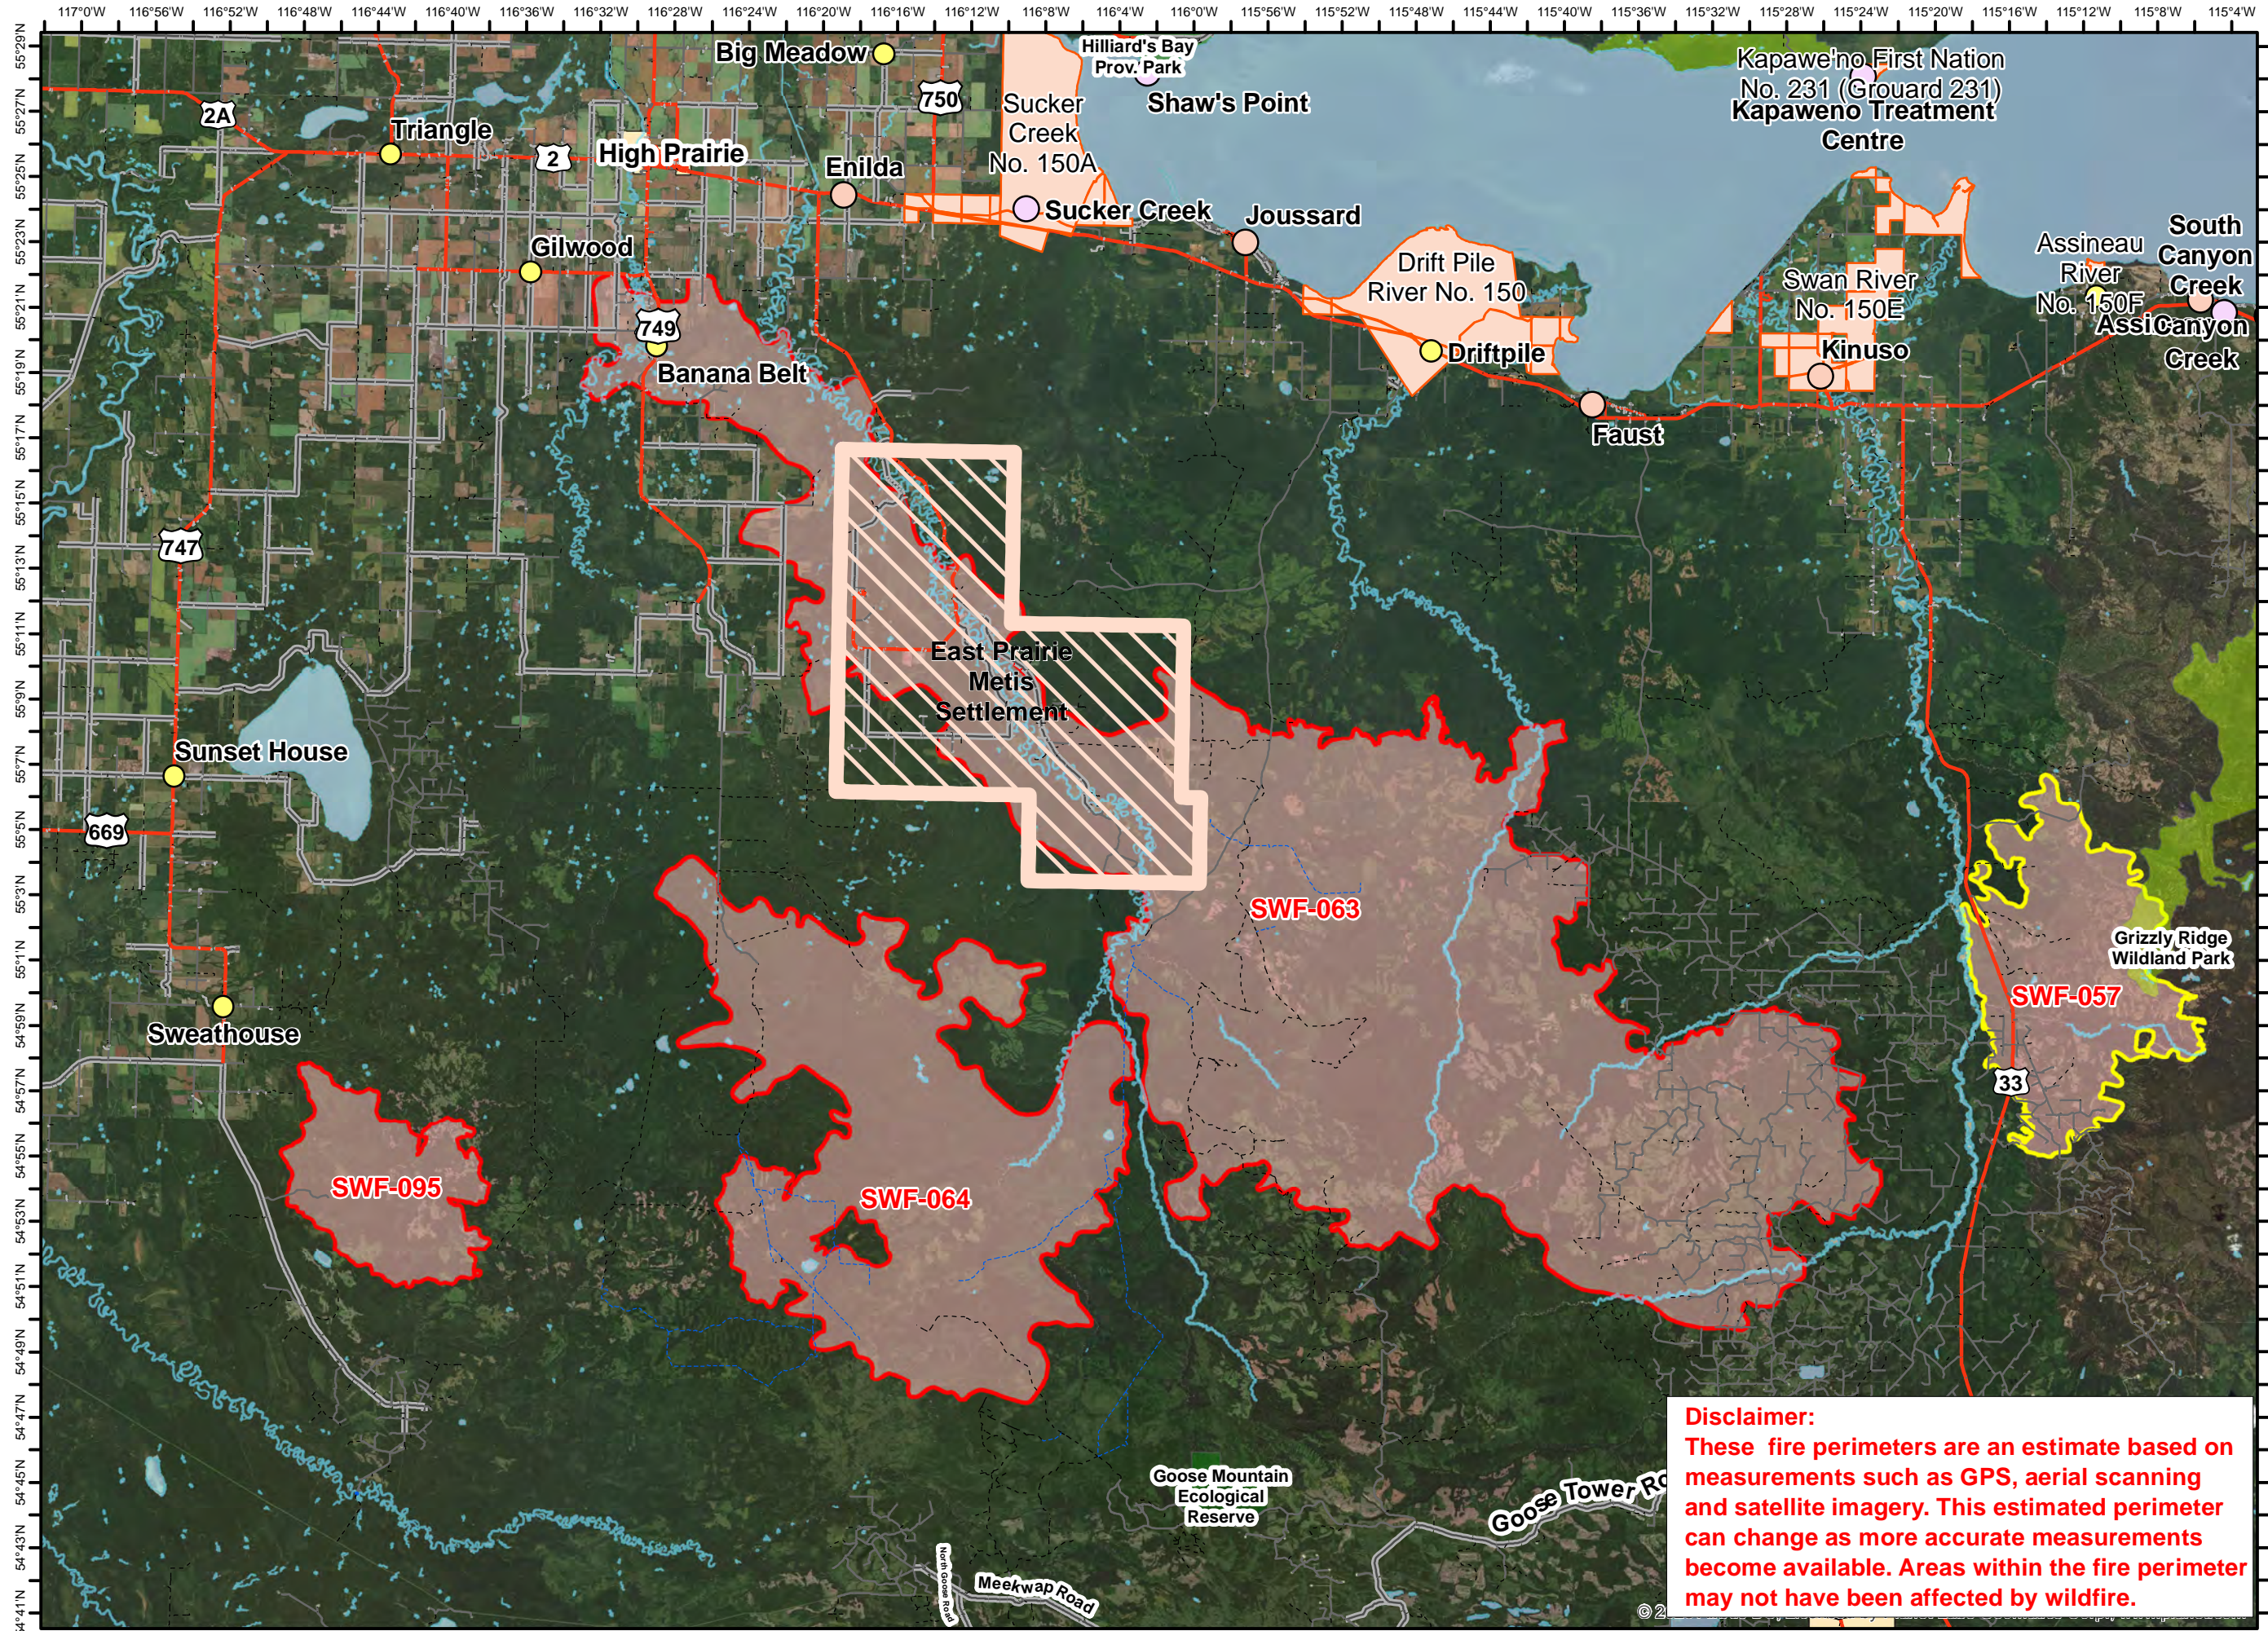

# SCX-001 Grizzly Complex Public Map

June 20, 2023

## Legend

- Hamlet
- Locality
- Subdivision
- Indian Reserve
- Metis Settlement
- Two Lane Undivided Paved Road
- One Lane Undivided Paved Road
- Two Lane Gravel Road
- One Lane Gravel Road
- Dry-Weather Road
- Interchange Ramp
- Winter Road
- Driveway
- Ferry Crossing
- Canal
- Dugout
- Island
- Lagoon
- Perennial Lake
- Recurring Lake
- Perennial Oxbow
- Recurring Oxbow
- Reservoir
- Major River
- Perimeter (Being Held)
- Perimeter (Out of Control)

**Disclaimer:**  
These fire perimeters are an estimate based on measurements such as GPS, aerial scanning and satellite imagery. This estimated perimeter can change as more accurate measurements become available. Areas within the fire perimeter may not have been affected by wildfire.