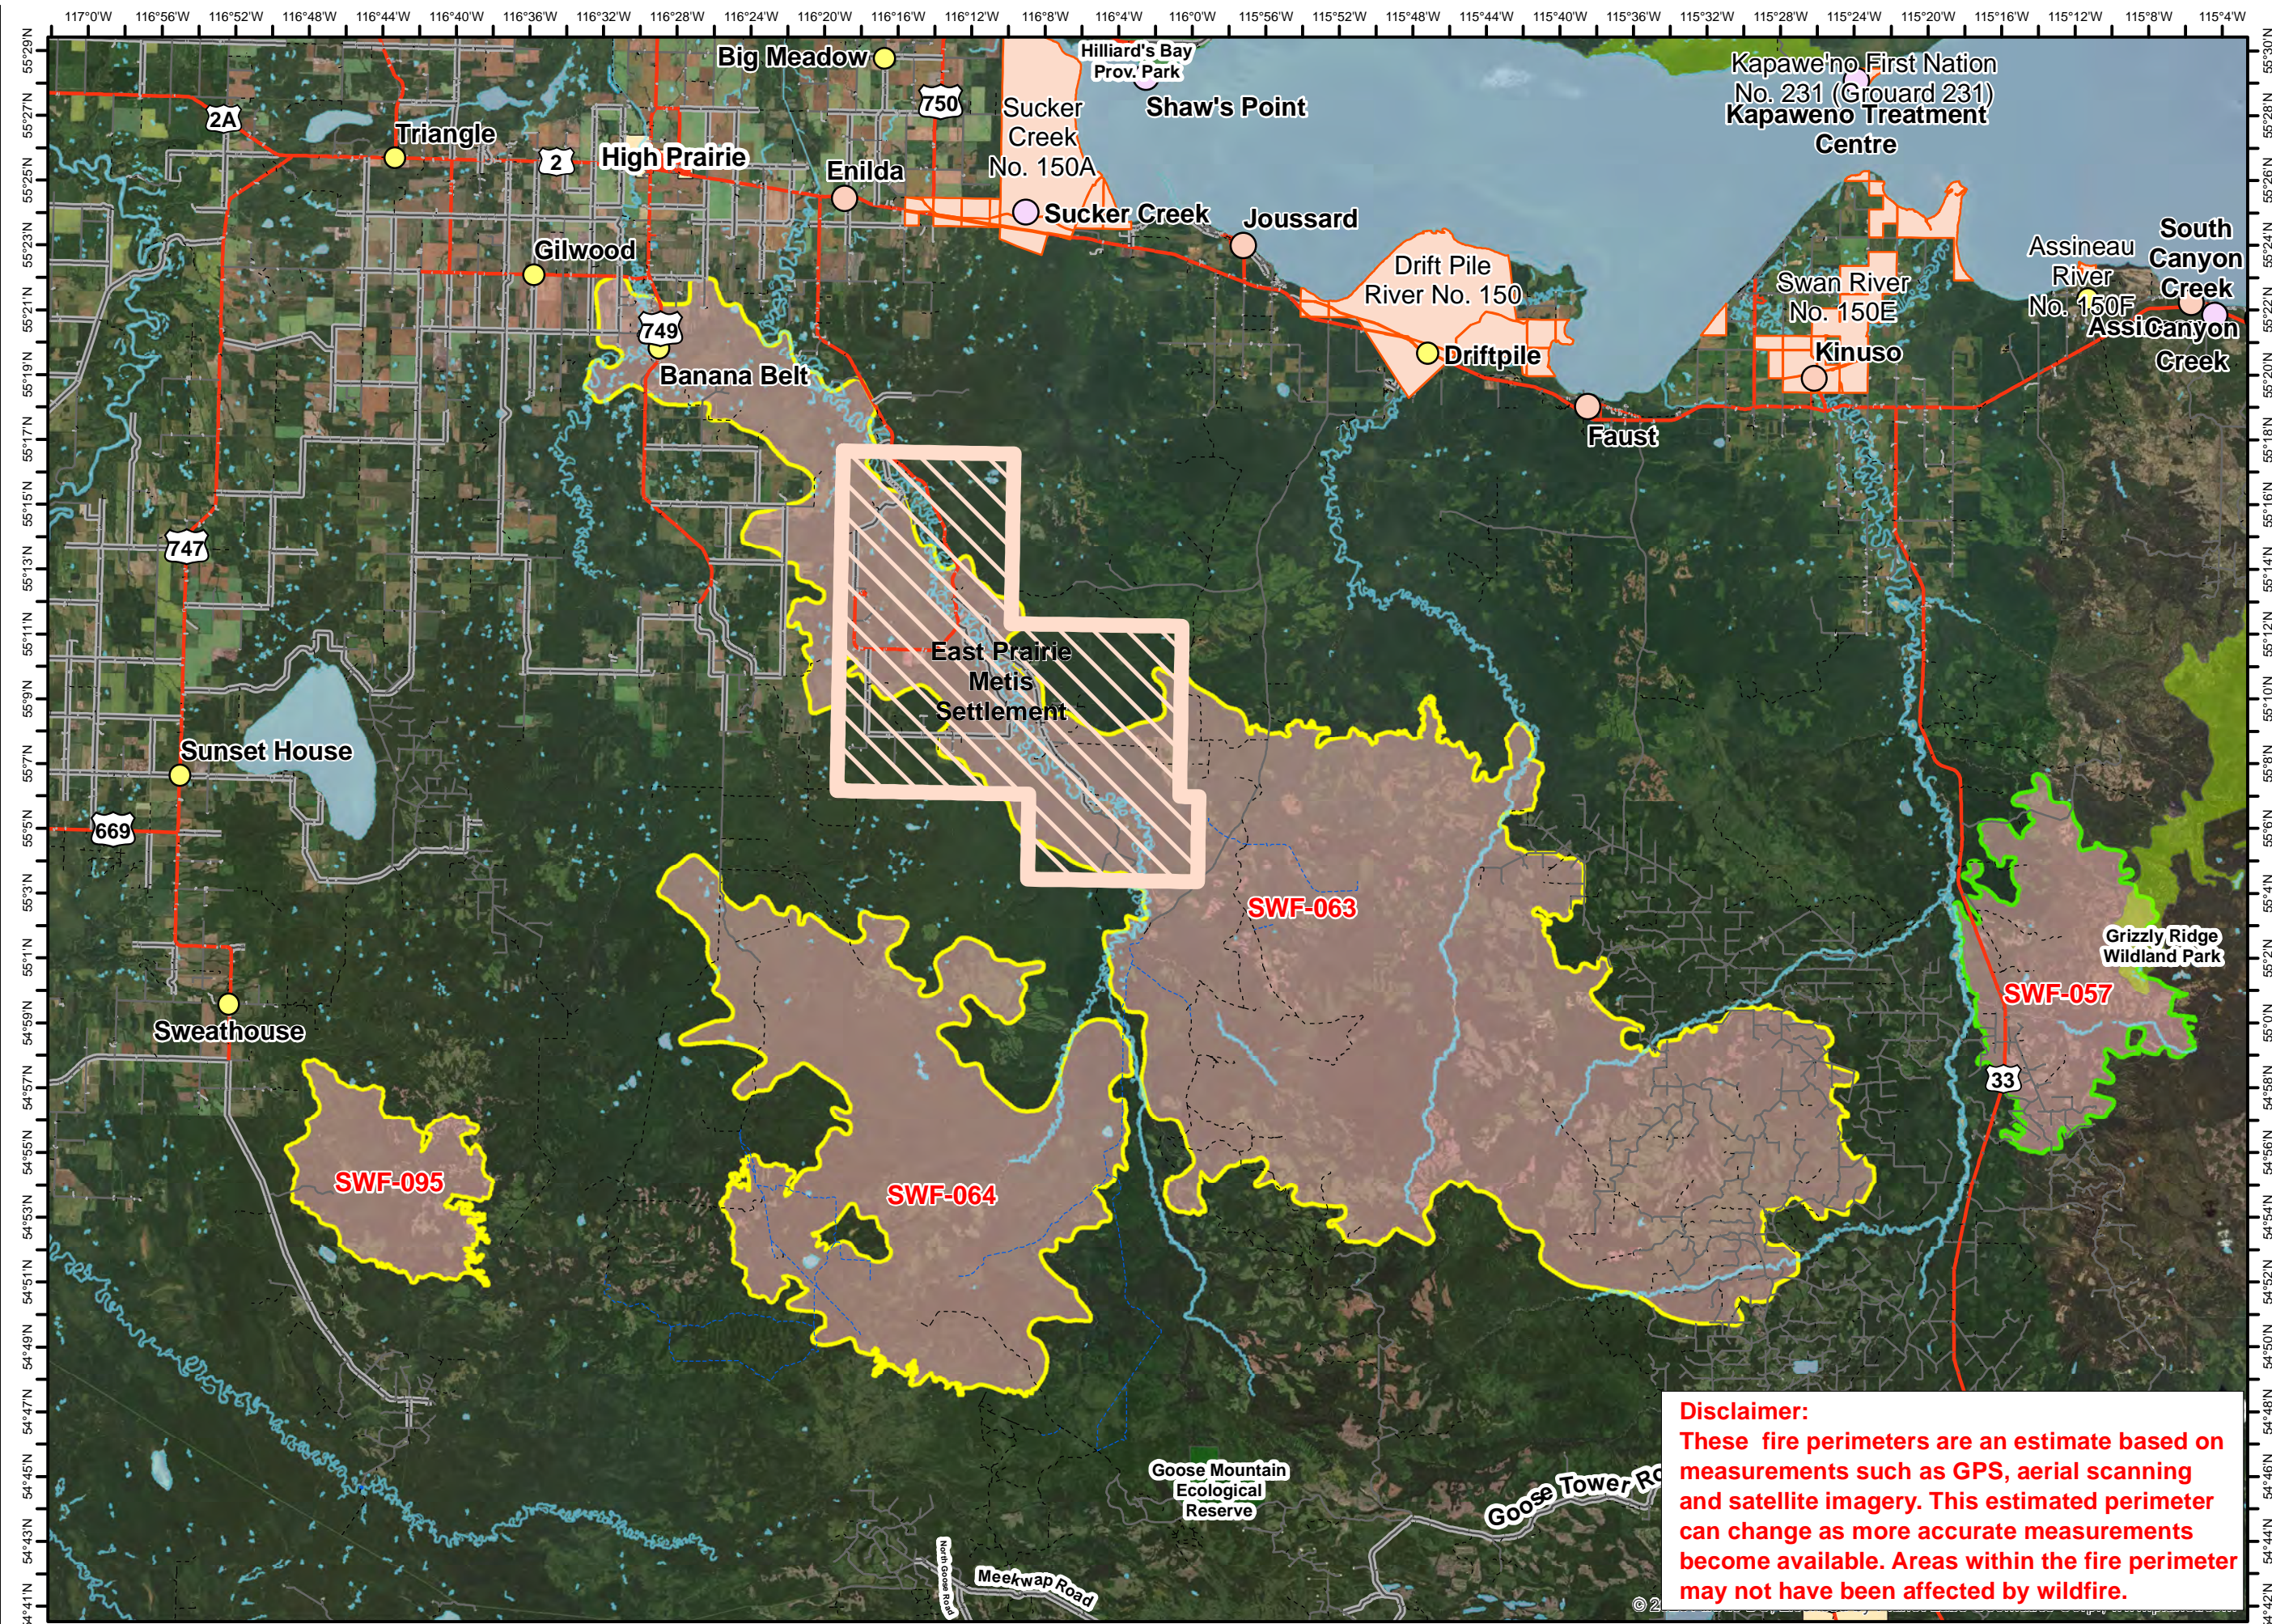

# SCX-001 Grizzly Complex Public Map

June 28, 2023

### Legend

- Hamlet
- Locality
- Subdivision
- Indian Reserve
- Metis Settlement
- Two Lane Undivided Paved Road
- One Lane Undivided Paved Road
- Two Lane Gravel Road
- One Lane Gravel Road
- Dry-Weather Road
- Interchange Ramp
- Winter Road
- Driveway
- Ferry Crossing
- Canal
- Dugout
- Island
- Lagoon
- Perennial Lake
- Recurring Lake
- Perennial Oxbow
- Recurring Oxbow
- Reservoir
- Major River
- Perimeter (Under Control)
- Perimeter (Being Held)

**Disclaimer:**  
These fire perimeters are an estimate based on measurements such as GPS, aerial scanning and satellite imagery. This estimated perimeter can change as more accurate measurements become available. Areas within the fire perimeter may not have been affected by wildfire.